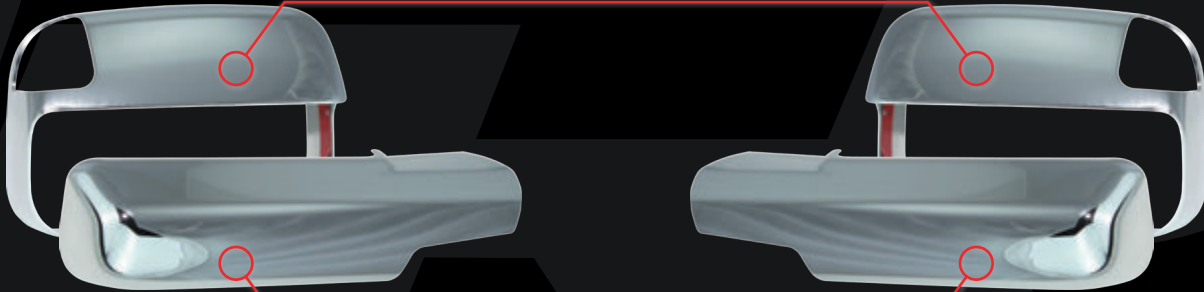

# MIRROR COVERS

2010 - 2014 Dodge Ram Towing Mirror with Signal (RZWMC-0101)

2010 - 2014 Dodge Ram Towing Mirror Arm Only (RZWMC-0101A)