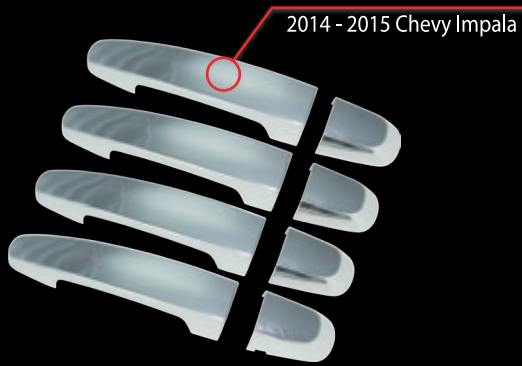

DOOR HANDLES

2014 - 2015 Chevy Impala