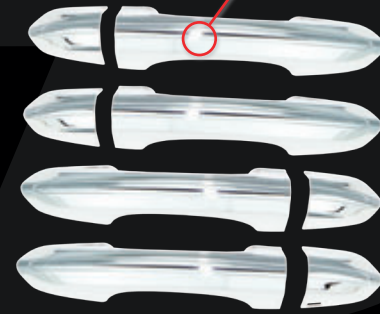

2013 - 2015 Ford Fusion

CHEVROLET / GMC / CADILLAC

- RZWDH-0121 **NEW** 2015-On Tahoe / Suburban /2015-On Yukon / Yukon XL Chrome Door Handle Cover W/Smart Key Hole
- RZWDH-0100 **NEW** 14-15 Silverado 1500 / 14-15 Sierra 1500 Chrome Door Handle Cover 2 Dr
- RZWDH-0101 **NEW** 14-15 Silverado 1500 / 14-15 Sierra 1500 Chrome Door Handle Cover 4 Dr
- RZWDH-0090 07-13 Silverado 1500 / 07-14 Silverado 2500/3500 / 07-14 Suburban / Tahoe / Avalanche / 07-13 Yukon / Yukon XL / 07-13 Sierra 1500 / 07-14 Sierra 2500 4 Door Handle Cover Without Passenger Keyhole
- RZWDH-0052 07-13 Silverado 1500 / 07-14 Silverado 2500/3500 / 07-13 Sierra 1500 / 07-14 Sierra 2500/3500 Chrome Door Handle Cover 2D W/O Pass Keyhole
- RZWDH-0001 99-06 Silverado / 99-06 Sierra Chrome Door Handle Cover 2D W/ Passenger Side Keyhole
- RZWDH-0002 99-06 Silverado / 99-06 Sierra Chrome Door Handle Cover 2D No Passenger Side Keyhole
- RZWDH-0003 99-06 Silverado / 00-06 Suburban/Tahoe / 99-06 Sierra / 00-06 Yukon/Yukon XL / 02-06 Avalanche Chrome Door Handle Cover 4D W/O Pass Keyhole
- RZWDH-0099 99-06 Silverado / 00-06 Suburban/Tahoe / 2002-2006 Cadillac Escalade EXT / 99-06 Sierra / 00-06 Yukon/Yukon XL / 02-06 Avalanche 4 Door Handle Cover Only
- RZWDH-0091 00-06 Suburban / 00-06 Tahoe /99-06 Silverado / 02-06 Avalanche/ 00-06 Yukon / 99-06 Sierra Door Handle Covers 4Dr W/O Passenger Key Hole
- RZWDH-0092 00-06 Suburban / 00-06 Tahoe /99-06 Silverado / 02-06 Avalanche/ 00-06 Yukon / 99-06 Sierra Door Handle Covers 4Dr W/Passenger Key Hole
- RZWDH-0108 02-06 Cadillac Escalade / EXT / ESV / 02-06 Avalanche / 00-06 Tahoe/Suburban / 00-06 Yukon/Yukon XL (4Dr)(W/O Passenger Key Hole)(Bases Only)
- RZWDH-0037 88-98 C/K Pickup / 92-95 Blazer / Chrome Door Handle Cover 2D W/ Passenger Side Keyhole
- RZWDH-0093 92-99 Suburban / 95-99 Tahoe / 92-99 Yukon / 99-01 Cadillac Escalade Door Handle Covers 4Dr W/Passenger Key Hole
- RZWDH-0013 04-12 Colorado / 04-12 Canyon Chrome Door Handle Cover 2D W/ Passenger Side Keyhole
- RZWDH-0014 04-12 Colorado / 04-12 Canyon Chrome Door Handle Cover 2D No Passenger Side Keyhole
- RZWDH-0015 04-12 Colorado / 04-12 Canyon Chrome Door Handle Cover 4D W/ Passenger Side Keyhole
- RZWDH-0016 04-12 Colorado / 04-12 Canyon Chrome Door Handle Cover 4D No Passenger Sidekeyhole
- RZWDH-0070 08-12 Malibu / 09-14 Traverse / 10-14 Terrain / 07-09 Saturn Outlook / 10-14 Equinox / 06-13 HHR Chrome Door Handle Cover 4D W/O Pass Keyhole
- RZWDH-0084 05-09 Equinox / 04-07 Malibu / 05-09 Pontiac Chrome 4 Door Handle Cover Without Passenger Side Keyhole
- RZWDH-0112 14-On Impala / 09-14 Cruze Sedan / 11-14 Sonic / 10-14 Camaro / 07-11 Aveo Coupe Chrome ABS 4Dr Door Handle Cover
- RZWDH-0123 **NEW** 2014-2015 Impala Chrome Door Handle Cover
- RZWDH-0056 06-13 Impala / 05-10 Cobalt Chrome Door Handle Cover 4D W/O Pass Keyhole

CHEVROLET / GMC / CADILLAC (Continued)