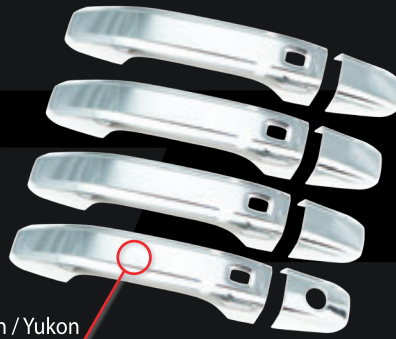

DOOR HANDLES

2015 Chevy Tahoe / Suburban / Yukon