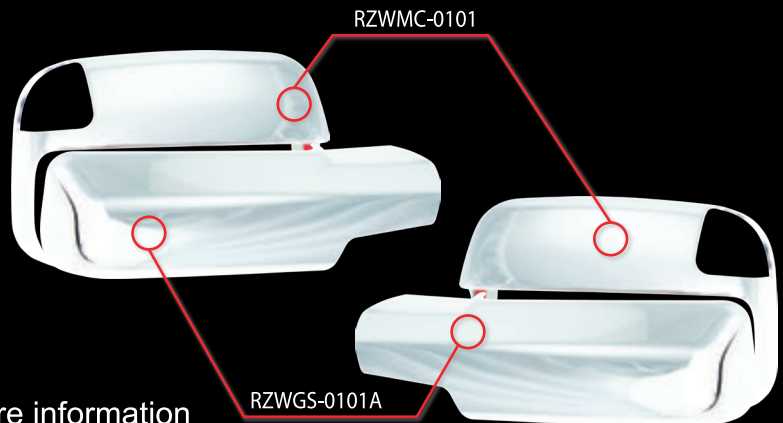

# NEW PRODUCTS

Razer Auto products are designed to give a Stylish OE look to your vehicle. Our products always strive to be ahead of the market.

- Best Fitment In the Market
- Highest Quality Chrome Finish, Triple Nickel-plated
- Easy installation
- 3M Automotive Grade Tape
- Designed from OE Specs
- Top Grade ABS Material
- Limited 1 Year Warranty against manufacturer defects