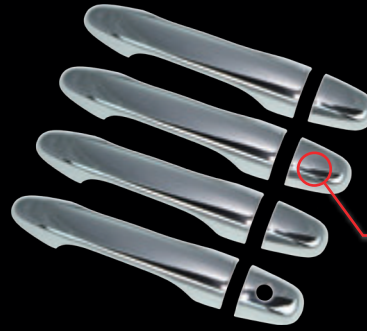

2014 - 2015 Chevy Impala

2012 - 2014 Honda Civic / CR-V

FORD (Continued)

RZWDH-0005	07-10 Explorer Sport Trac / 03-05 Lincoln Aviator / 02-10 Mercury Mountaineer / 02-10 Explorer Chrome Door Handle Cover 4D W/O Passenger Keyhole
RZWDH-0006	07-10 Explorer Sport Trac Chrome 4 Door Handle Cover W/Pass Keyhole
RZWDH-0011	03-14 Expedition / 03-14 Lincoln Navigator Chrome Door Handle Cover 4D W/O Passenger Keyhole
RZWDH-0012	03-14 Expedition / 03-14 Lincoln Navigator Chrome Door Handle Cover 4D W/Pass Keyhole
RZWDH-0041	05-07 Five Hundred / 05-07 Freestyle 08/09 Taurus / 05-07 Mercury Montego / 08-09 Mercury Sable Chrome Door Handle Cover 4D W/O Passenger Keyhole
RZWDH-0057	06-12 Fusion / 07-13 Lincoln Mkx / 07-12 Lincoln Mkz / 06-10 Mercury Milan / 07-10 Edge Chrome Door Handle Cover 4D W/O Pass Keyhole
RZWDH-0120	NEW 2013-2015 Fusion Chrome Door Handle Cover
RZWDH-0063	03-11 Ranger / 01-05 Explorer Sport Trac / 96-01 Explorer / 4 Door Chrome Door Handle Cover
RZWDH-0073	06-11 Ranger / 03-10 Mazda B Series / 96-01 Explorer Chrome 2 Door Handle Cover
RZWDH-0067	08-11 Focus 4 Door Chrome Door Handle Cover W/O Pass Keyhole
RZWDH-0083	08-12 Escape / 08-10 Mazda Tribute / 08-10 Mercury Mariner Chrome 4 Door Handle Cover
RZWDH-0086	11-14 Edge / 11-14 Explorer Chrome Door

DODGE / CHRYSLER / JEEP

RZWDH-0045	09-14 Ram 1500 / 10-14 Ram 2500 / 3500 / 05-11 Jeep Commander / 05-10 Jeep Grand Cherokee Chrome Door Handle Cover 4D W/O Passenger Keyhole
RZWDH-0102	09-14 Ram 1500 / 10-14 Ram 2500 / 3500 Chrome Door Handle Cover 2D W/O Passenger Keyhole
RZWDH-0106	09-14 Dodge Ram 1500 / 10-14 Dodge Ram 2500/3500 4-Door Door Handle Cover With 2-Keyhole
RZWDH-0007	05-11 Dakota / 02-08 Ram 1500 / 03-09 Ram 2500 / 3500 Chrome Door Handle Cover 2D W/O Passenger Keyhole
RZWDH-0008	05-11 Dakota / 02-08 Ram 1500 / 03-09 Ram 2500 / 3500 Chrome Door Handle Cover 2D W/Pass Keyhole
RZWDH-0009	05-11 Dakota / 04-09 Durango / 02-08 Ram 1500 / 03-09 Ram 2500 / 3500 / 99-04 Jeep Grand Cherokee / 02-07 Jeep Liberty / 06-09 Mitsubishi Raider / 07-10 Chrysler Aspen Chrome Door Handle Cover 4D W/O Passenger Keyhole
RZWDH-0010	05-11 Dakota / 02-08 Ram 1500 / 03-09 Ram 2500 / 3500 / 04-09 Durango / 99-04 Jeep Grand Cherokee / 02-07 Jeep Liberty / 06-09 Mitsubishi Raider / 07-10 Chrysler Aspen Chrome Door Handle Cover 4D W/Pass Keyhole
RZWDH-0038	94-01 Ram 1500 / 94-02 Ram 2500 / 3500 Chrome Door Handle Cover 2D W/Pass Keyhole
RZWDH-0094	97-04 Dakota Triple Chrome Plated 2 Door Handle W/ Passenger Keyhole Cover
RZWDH-0095	97-04 Dakota 4-Door Door Handle Cover With 2-Keyhole
RZWDH-0105	97-04 Dakota 4-Door Door Handle Cover With 1-Keyhole

DODGE / CHRYSLER / JEEP (Continued)