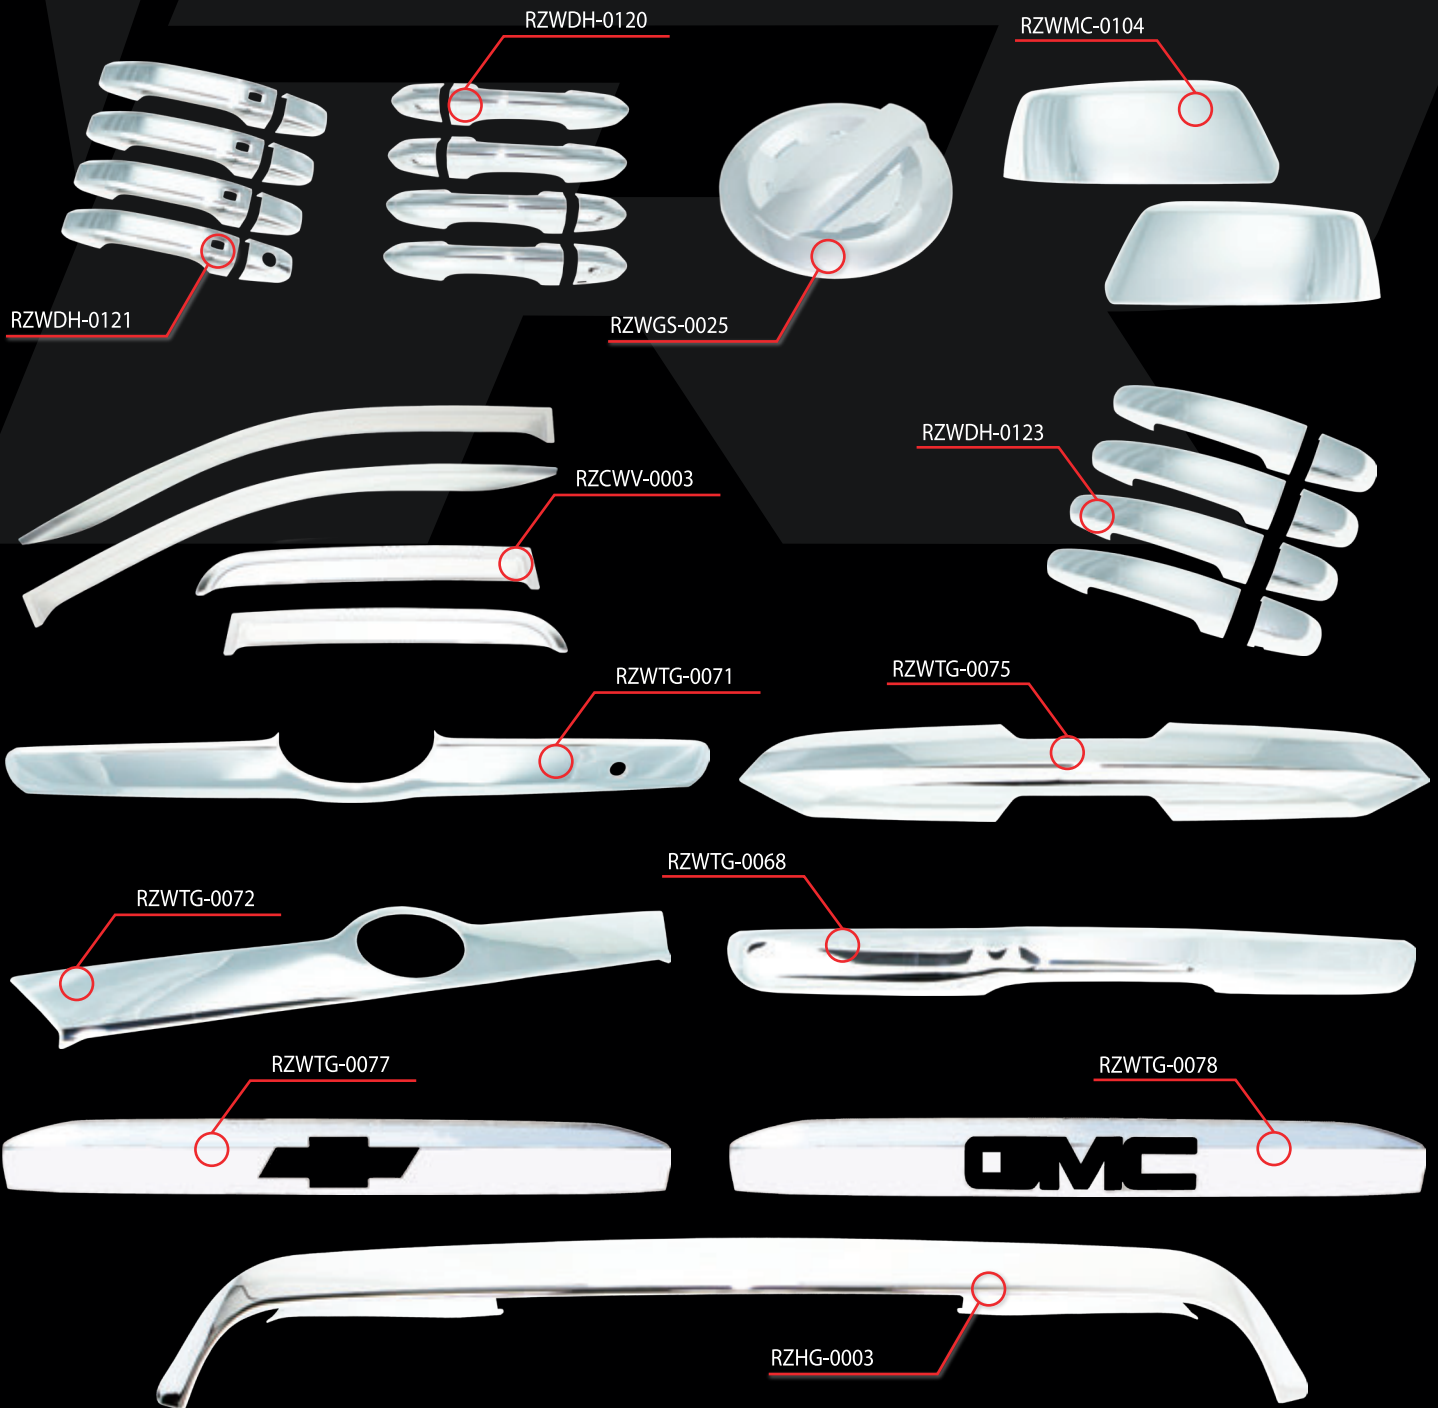

# TABLE OF CONTENTS

New Products_____	4
Replacement Grilles_____	5
Door Handles Covers_____	6
Door Handles Covers_____	7
Door Handles Covers / Grilles_____	8
Gas Door Covers_____	9
Mirror Covers_____	10
Mirror Covers_____	11
Tailgate Covers_____	12
Tailgate Covers / 3rd Brake Light Covers_____	13
Taillight Covers_____	14
Taillight Covers with LED Lights_____	15
Hood Guard / Window Visor / Head Light Covers_____	16
Black Chrome Door Handles Covers / Black Chrome Gas Door Covers_____	17
Black Chrome Mirror Covers / Black Chrome Tailgate Covers_____	18
Lights_____	19

# NEW PRODUCTS

Razer Auto products are designed to give a Stylish OE look to your vehicle. Our products always strive to be ahead of the market.

- Best Fitment In the Market
- Highest Quality Chrome Finish, Triple Nickel-plated
- Easy installation
- 3M Automotive Grade Tape
- Designed from OE Specs
- Top Grade ABS Material
- Limited 1 Year Warranty against manufacturer defects