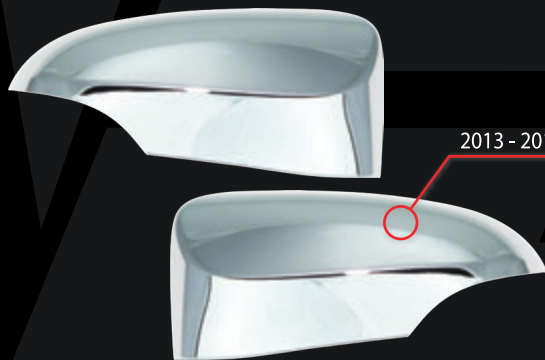

2013 - 2015 Toyota Camry, Avalon, Venza w/o turn signal
2014 - 2015 Toyota Corolla w/o turn signal

MIRROR COVERS

2013 - 2015 Toyota Camry, Avalon, Venza w/turn signal
2014 - 2015 Toyota Corolla w/turn signal