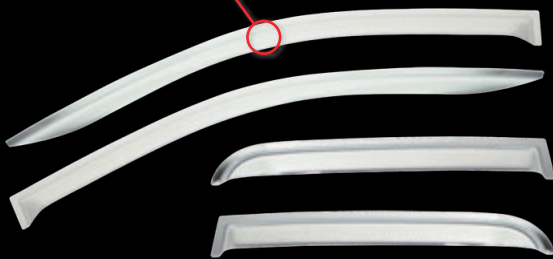

2014 - 2015 Chevy Silverado

Window Visor

CHEVROLET

- RZCWW-0003 **NEW** 2014-2015 Silverado 1500 / 2015 Silverado 2500HD / 3500 HD / 2014-2015 Sierra 1500 / 2015 Sierra 2500HD / 3500 HD Extended Cab Chrome Window Visor/Wind Deflectors
- RZCWW-0004 **NEW** 2014-2015 Silverado 1500 / 2015 Silverado 2500HD / 3500 HD / 2014-2015 Sierra 1500 / 2015 Sierra 2500HD / 3500 HD Crew Cab Chrome Window Visor/Wind Deflectors
- RZCWW-0015 **NEW** 2014-2015 Silverado 1500 / 2015 Silverado 2500HD / 3500 HD / 2014-2015 Sierra 1500 / 2015 Sierra 2500HD / 3500 HD Extended Cab Smoke Window Visor/Wind Deflectors
- RZCWW-0016 **NEW** 2014-2015 Silverado 1500 / 2015 Silverado 2500HD / 3500 HD / 2014-2015 Sierra 1500 / 2015 Sierra 2500HD / 3500 HD Crew Cab Smoke Window Visor/Wind Deflectors

FORD

- RZCWW-0005 09-14 F150 Window Visor Chrome Extended Cab
- RZCWW-0006 09-14 F150 Window Visor Chrome Crew Cab
- RZCWW-0017 09-14 F150 Window Visor Smoke Extended Cab
- RZCWW-0018 09-14 F150 Window Visor Smoke Crew Cab

Front Light Trims

CHEVROLET

- RZWFL-0004 **NEW** 14-15 Silverado 1500 Chrome Headlight Trim Cover
- RZWFL-0006 **NEW** 14-15 Silverado 1500 Black Headlight Trim Cover
- RZWLED-2004 07-13 Silverado Chrome LED Head Light Bezel
- RZWLED-2030 07-13 Silverado Chrome LED Headlight Bezel W/Turn Signal
- RZWLED-2055 07-13 Silverado Chrome LED Headlight Bezel W/O Turn Signal
- RZWLED-2056 07-13 Silverado Chrome LED Headlight Bezel W/ Turn Signal
- RZWLED-2057 07-13 Silverado Black LED Headlight Bezel W/O Turn Signal
- RZWLED-2058 07-13 Silverado Black LED Headlight Bezel W/ Turn Signal
- RZWLED-2002 07-14 Avalanche/Suburban/Tahoe Chrome LED Head Light Bezel
- RZWLED-2054 07-14 Avalanche/Suburban/Tahoe Chrome LED Head Light Bezel With Turn Signal

FORD

- RZWLED-2005 09-14 F150 Chrome LED Head Light Bezel
- RZWLED-2031 09-14 F-150 Chrome LED Headlight Bezel W/Turn Signal
- RZWTL-0055 09-14 F150 Chrome Headlight Bezel
- RZWLED-2006 04-08 F150 Chrome LED Head Light Bezel
- RZWLED-2032 04-08 F-150 Chrome LED Headlight Bezel W/Turn Signal

DODGE

- RZWLED-2029 09-12 Dodge Ram Chrome LED Headlight Bezel W/Turn Signal
- RZWLED-2003 09-12 Dodge Ram Chrome LED Head Light Bezel
- RZWLED-2053 06-08 Dodge Ram Chrome LED Head Light Bezel With Turn Signal
- RZWLED-2001 06-08 Dodge Ram 1500 / 06-09 Ram 2500/3500 Chrome LED Head Light Bezel
- RZWLED-2020 07-12 Dodge Caliber Chrome LED Head Light Bezel
- RZWLED-2028 07-12 Dodge Caliber Chrome LED Headlight Bezel W/Turn Signal

NISSAN

- RZWFL-0001 04-07 Titan Chrome Bumper Fog Lamp Bezel
- RZWFL-0002 08-14 Titan Chrome Bumper Fog Lamp Bezel

JEEP

- RZWFL-0003 07-15 Jeep Wrangler Chrome Head Light Bezel
- RZWFL-0005 10-12 Jeep Grand Cherokee Fog Light Chrome Cover