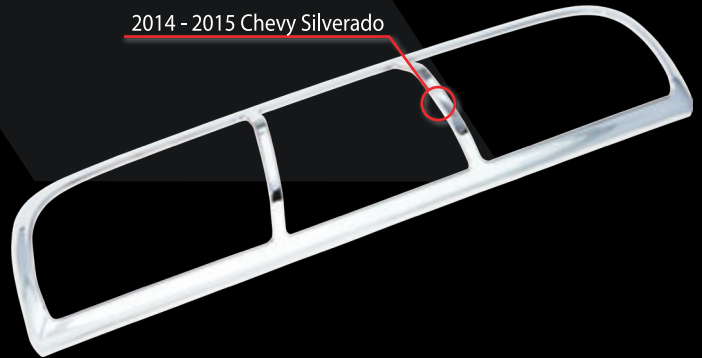

TOYOTA

- RZWTG-0059 **NEW** 14-15 Tundra Chrome Tailgate Handle Cover W/ Keyhole & Camera Hole
- RZWTG-0079 **NEW** 14-15 Tundra Chrome Tailgate Handle Cover (Levelers Only)
- RZWTG-0034 07-13 Tundra Chrome Tailgate Handle Cover
- RZWTG-0043 07-13 Tundra Chrome Tailgate Handle Cover W/ Keyhole & Camera Hole
- RZWTG-0039 05-14 Tacoma Chrome Tailgate Handle Cover Without Camera Hole
- RZWTG-0040 05-14 Tacoma Chrome Tailgate Handle Cover W/ Camera Hole
- RZWTG-0050 03-09 4 Runner Chrome Rear Door Molding
- RZWTG-0072 **NEW** 2012-2015 Camry Chrome Liftgate/Tailgate Cover
- RZWTG-0071 **NEW** 2007-2011 Camry Chrome Liftgate/Tailgate Cover

NISSAN

- RZWTG-0066 **NEW** 13-15 Titan Chrome Tailgate Handle Cover
- RZWTG-0017 04-12 Titan Chrome Tailgate Handle Cover
- RZWTG-0067 **NEW** 13-15 Frontier Chrome Tailgate Handle Cover.
- RZWTG-0027 05-12 Frontier Chrome Tailgate Handle Cover
- RZWTG-0062 08-12 Armada Chrome ABS Lift Gate Cover (With Camera Hole)
- RZWTG-0028 04-09 Armada Chrome Rear Door Handle Cpver 3Pcs
- RZWTG-0041 04-09 Armada Chrome Rear Lift Gate Handle Cover With Camera Hole

HONDA

- RZWTG-0055 07-11 Honda CRV Chrome Tailgate / Liftgate
- RZWTG-0068 **NEW** 09-15 Honda Pilot Triple Chrome Plated Lower Liftgate Tailgate Handle Cover

3rd Brake Light Covers

CHEVROLET / GMC / CADILLAC

- RZW3RD-0001 07-13 Silverado 1500/ 07-14 Silverado 2500/3500 / 07-13 Sierra 1500 / 07/14 Sierra 2500 Chrome Third Brake Light Cover
- RZW3RD-0002 03-06 Silverado / 03-06 Sierra Chrome Third Brake Light Cover
- RZW3RD-0008 **NEW** 14-15 Silverado 1500, 15-On Silverado 2500 / 3500 Chrome 3Rd Brake Light Cover

- RZW3RD-0004 99-14 F250/F350 Superduty Chrome Third Brake Light Cover
- RZW3RD-0005 97-03 F150 Chrome Third Brake Light Cover
- RZW3RD-0009 04-08 F150 Chrome 3Rd Brake Light Trim
- RZW3RD-0010 09-14 F150 Chrome 3Rd Brake Light Trim
- RZWBL-0003 04-08 F150 Chrome Billet Style 3Rd Brake Light Cover
- RZWBL-0001 05-09 Mustang Chrome Billet Style 3Rd Brake Light Cover

DODGE

- RZW3RD-0003 09-14 Dodge Ram 1500 / 10-14 Dodge Ram 2500/3500 Third Brake Light Cover

TOYOTA

- RZW3RD-0007 07-14 Tundra Chrome Third Brake Light Cover
- RZW3RD-0011 05-14 Tacoma 3Rd Brake Light

NISSAN

- RZW3RD-0006 04-14 Titan Third Brake Light Cover
- RZWBL-0002 04-14 Titan Chrome Billet Style 3Rd Brake Light Cover